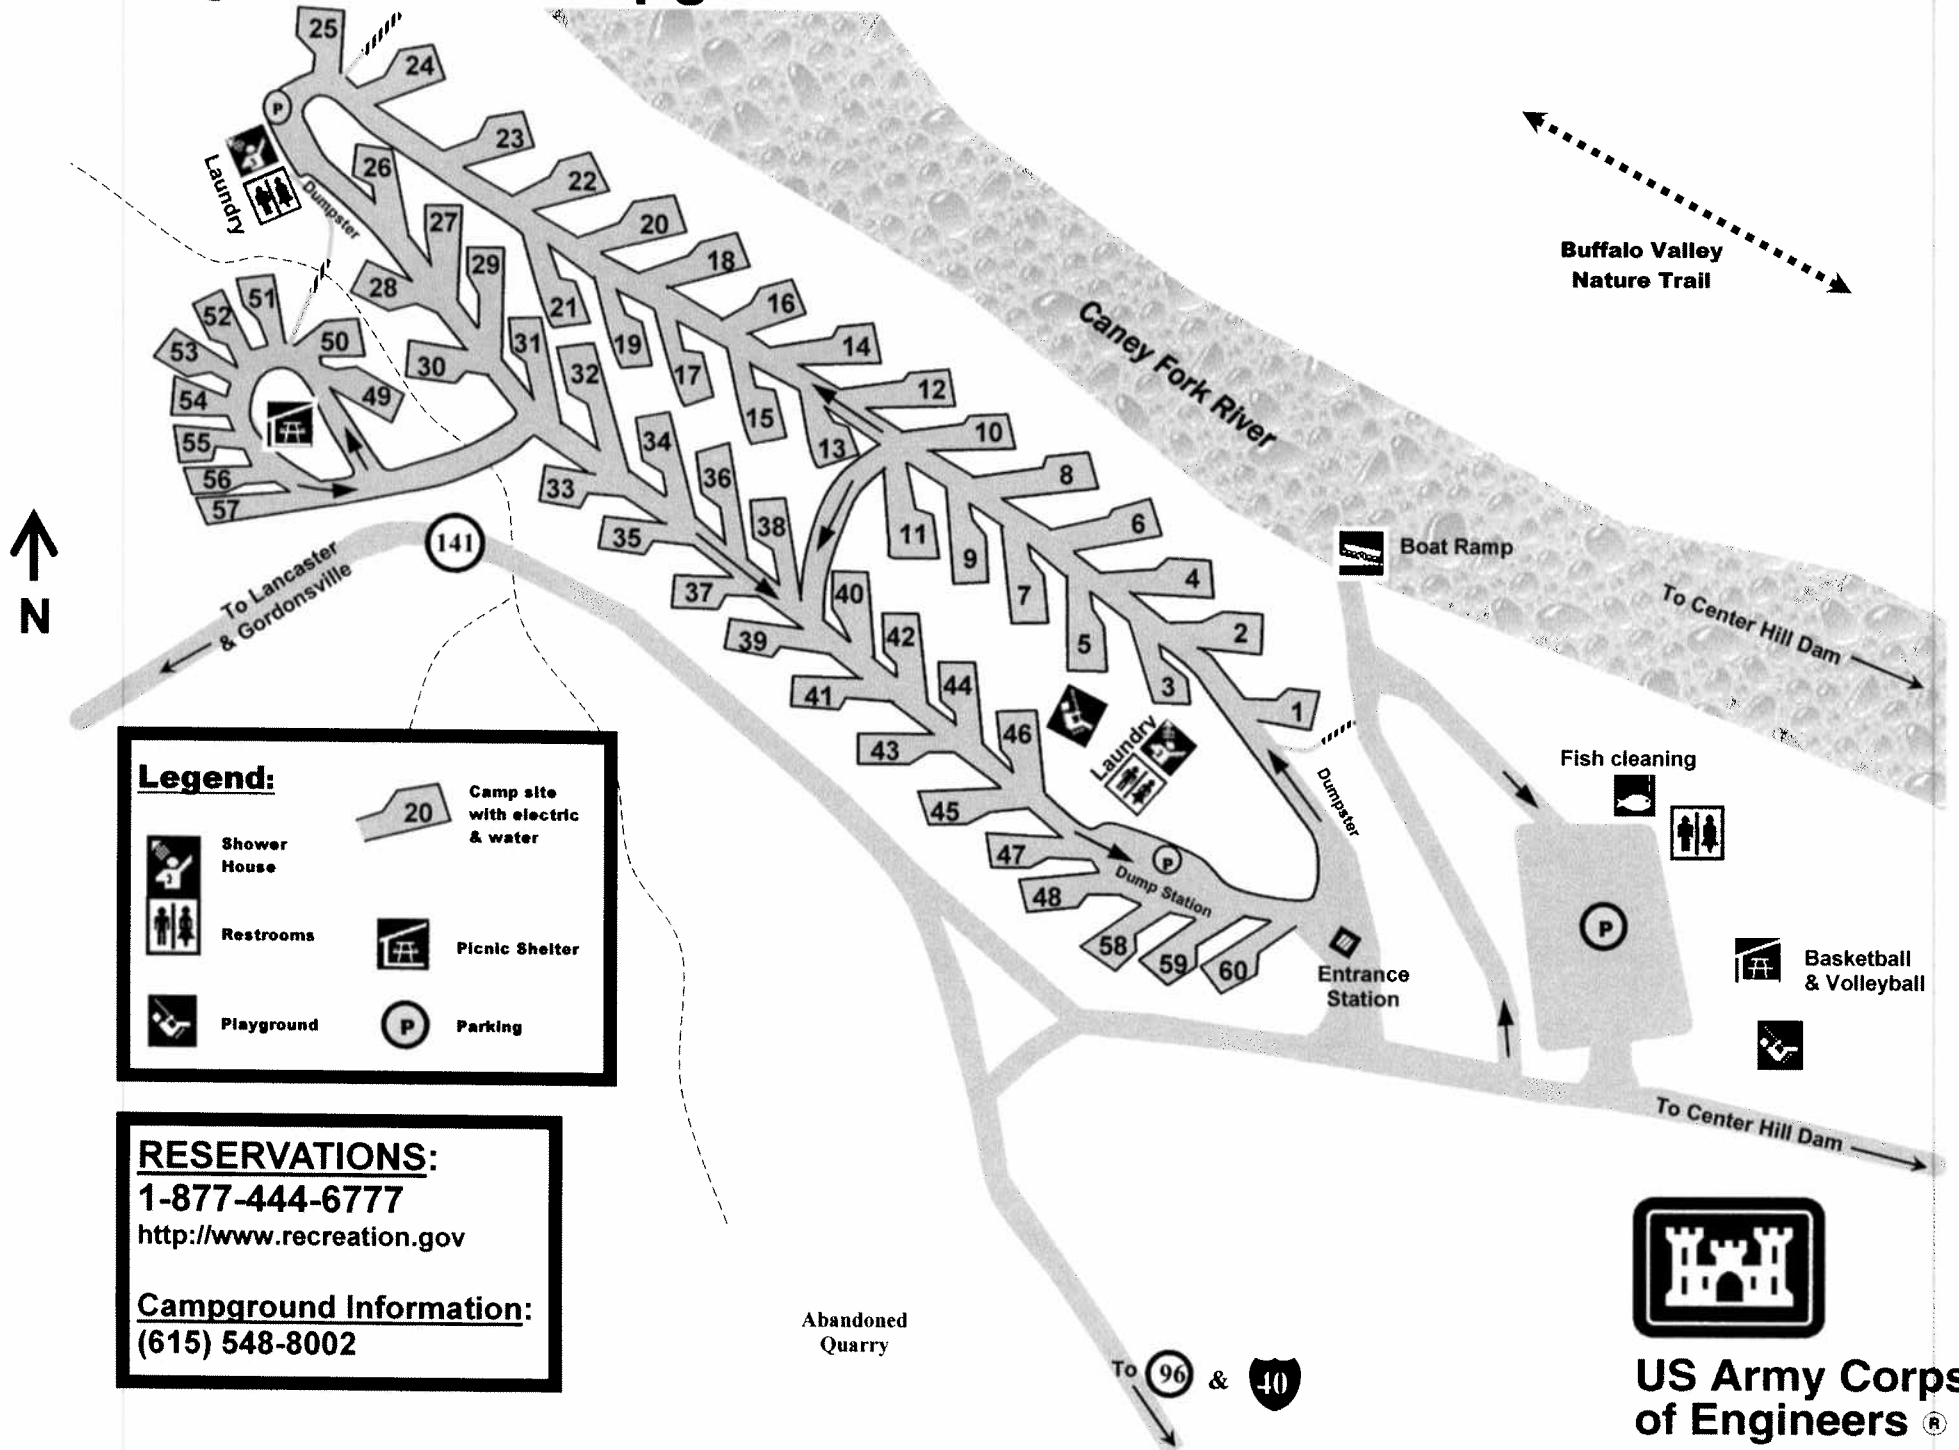

# Long Branch Campground

## Legend:

Shower House

Restrooms

Playground

Camp site with electric & water

Picnic Shelter

Parking