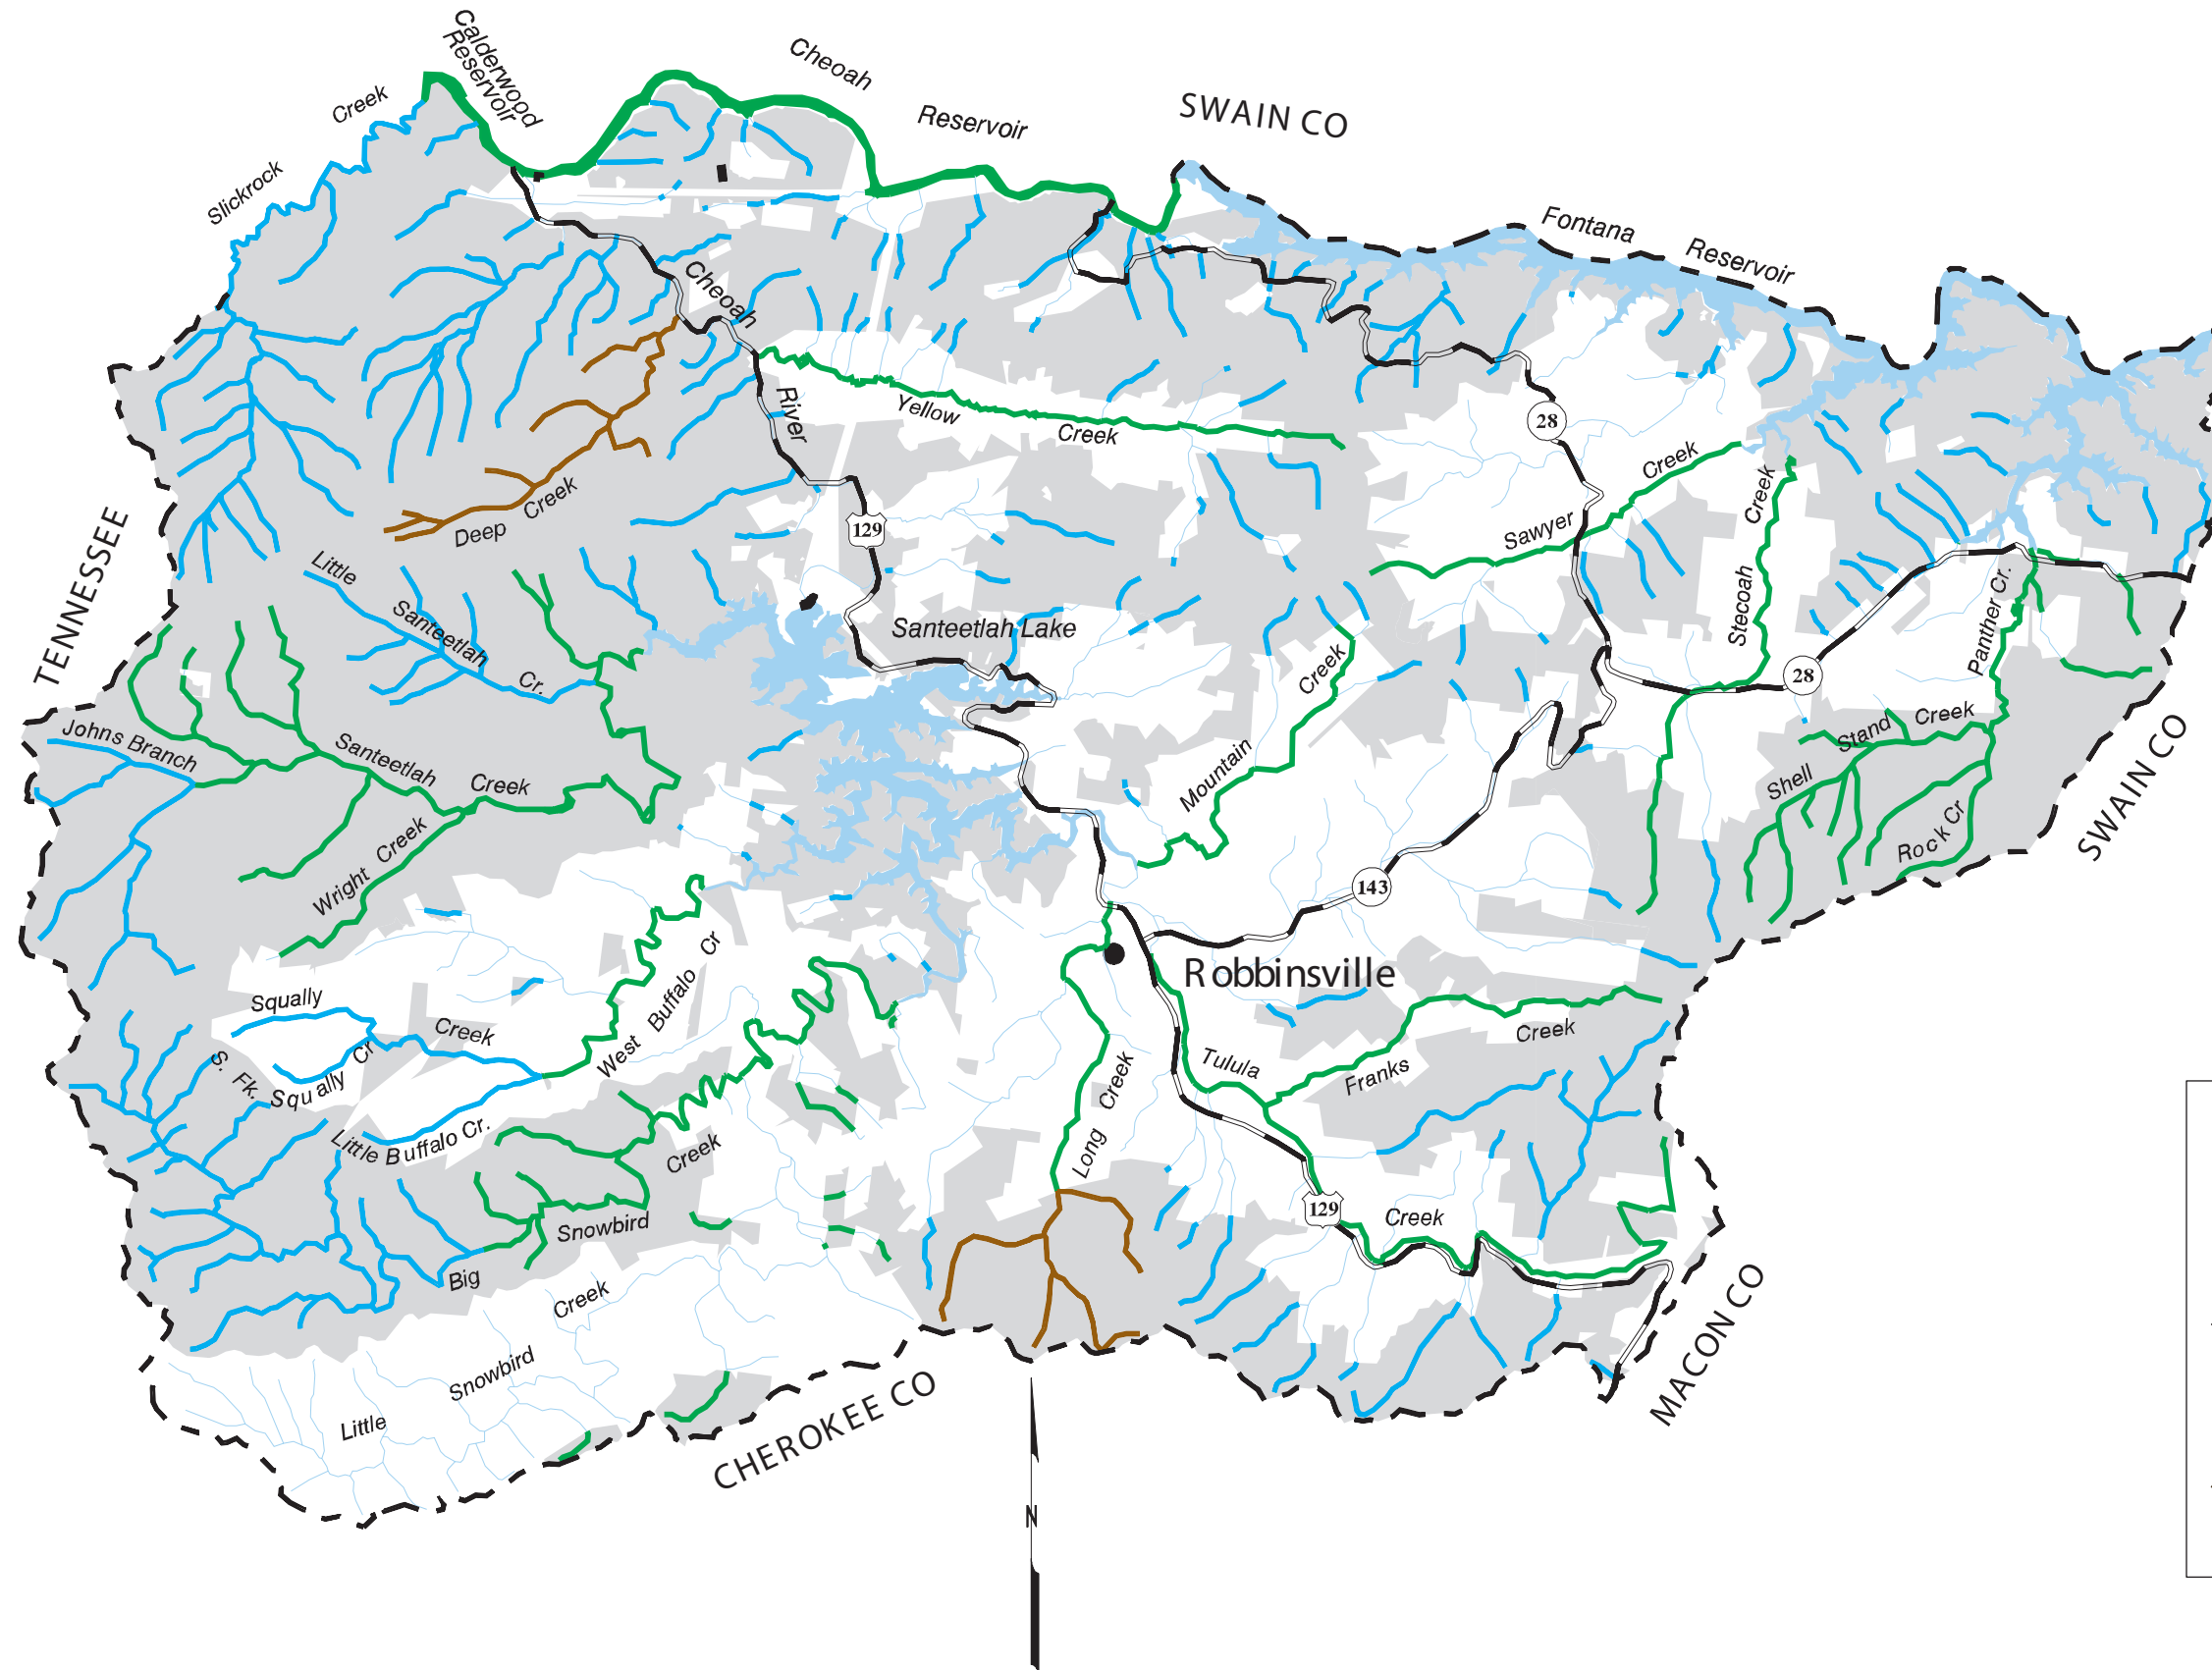

Graham County, North Carolina

Legend

- Lake/River
- WRC Game Land
- Other Federal Land
- State Park
- Cherokee Indian Reservation
- County Boundary
- Undesignated Water
- Road
- City or Town

Trout Stream Regulations

	Hatchery Supported Water	
	Wild Trout Water	
	Wild Trout with Natural Bait	

Regulations Effective July 1, 2008

Map Prepared for the North Carolina Wildlife Resources Commission by The North Carolina Center for Geographic Information and Analysis