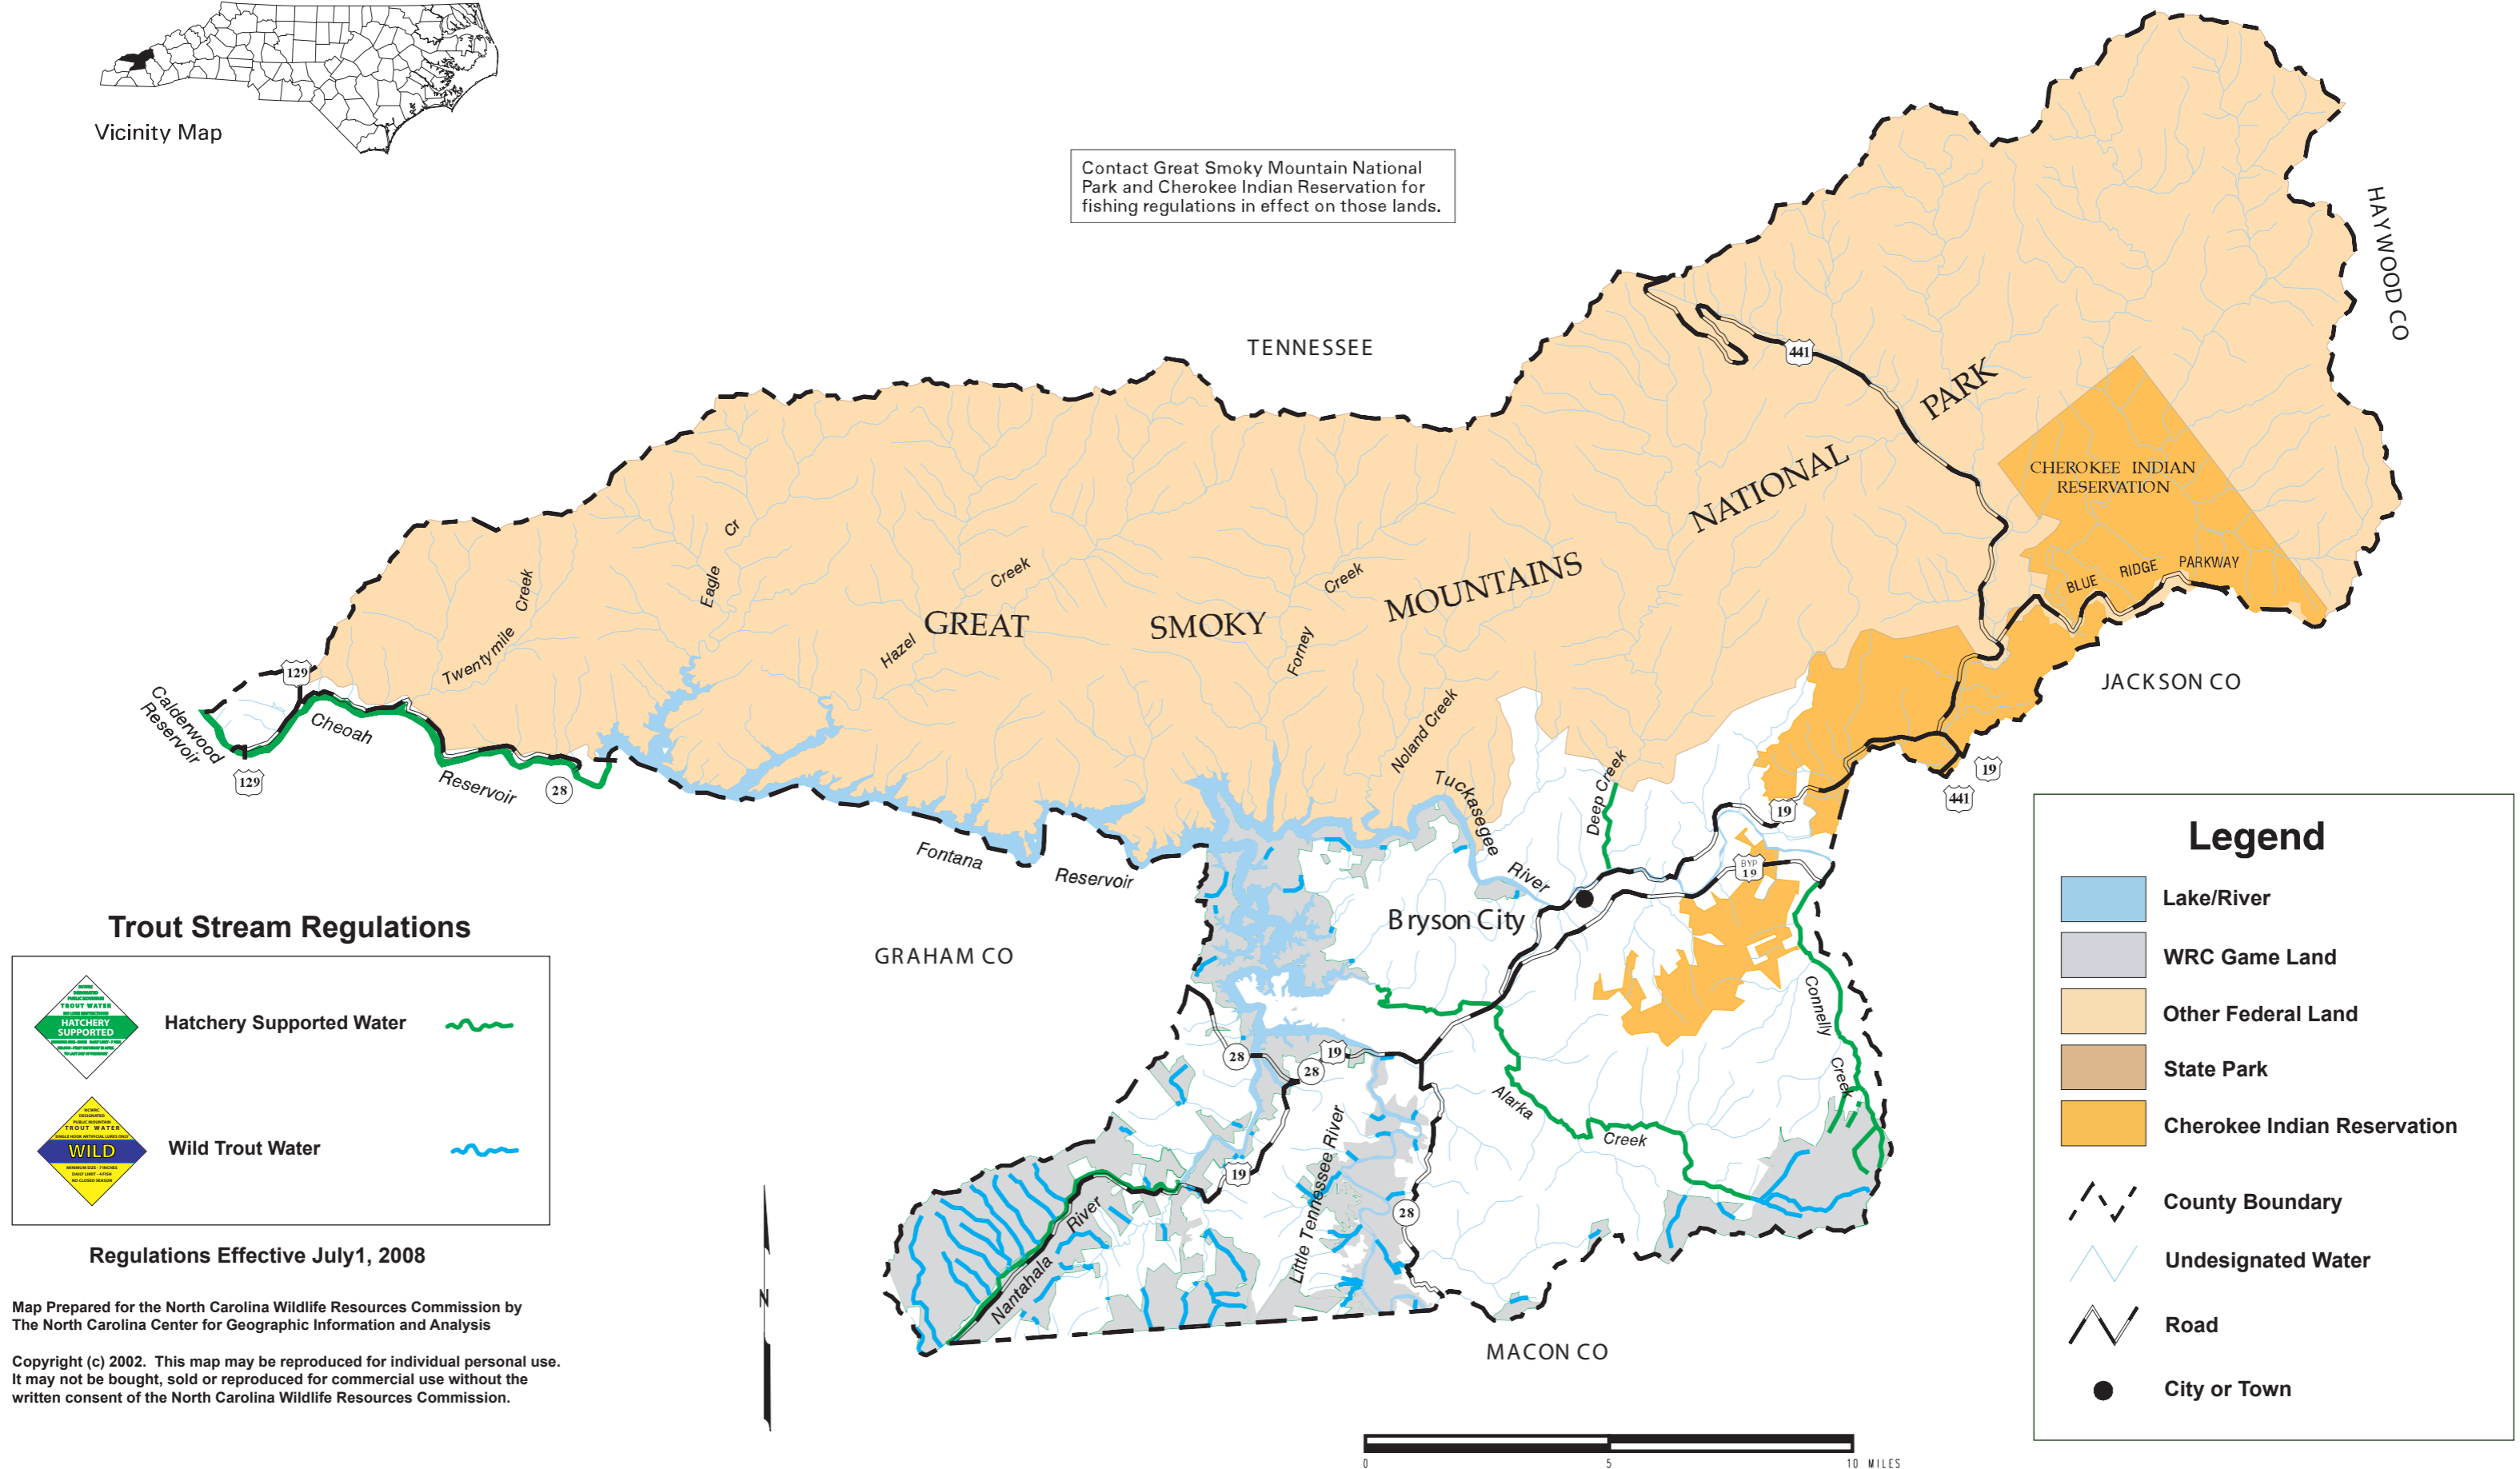

# Swain County, North Carolina

Contact Great Smoky Mountain National Park and Cherokee Indian Reservation for fishing regulations in effect on those lands.

## Trout Stream Regulations

**Hatchery Supported Water**

**Wild Trout Water**

Regulations Effective July 1, 2008

Map Prepared for the North Carolina Wildlife Resources Commission by The North Carolina Center for Geographic Information and Analysis

### Legend

- Lake/River
- WRC Game Land
- Other Federal Land
- State Park
- Cherokee Indian Reservation
- County Boundary
- Undesignated Water
- Road
- City or Town