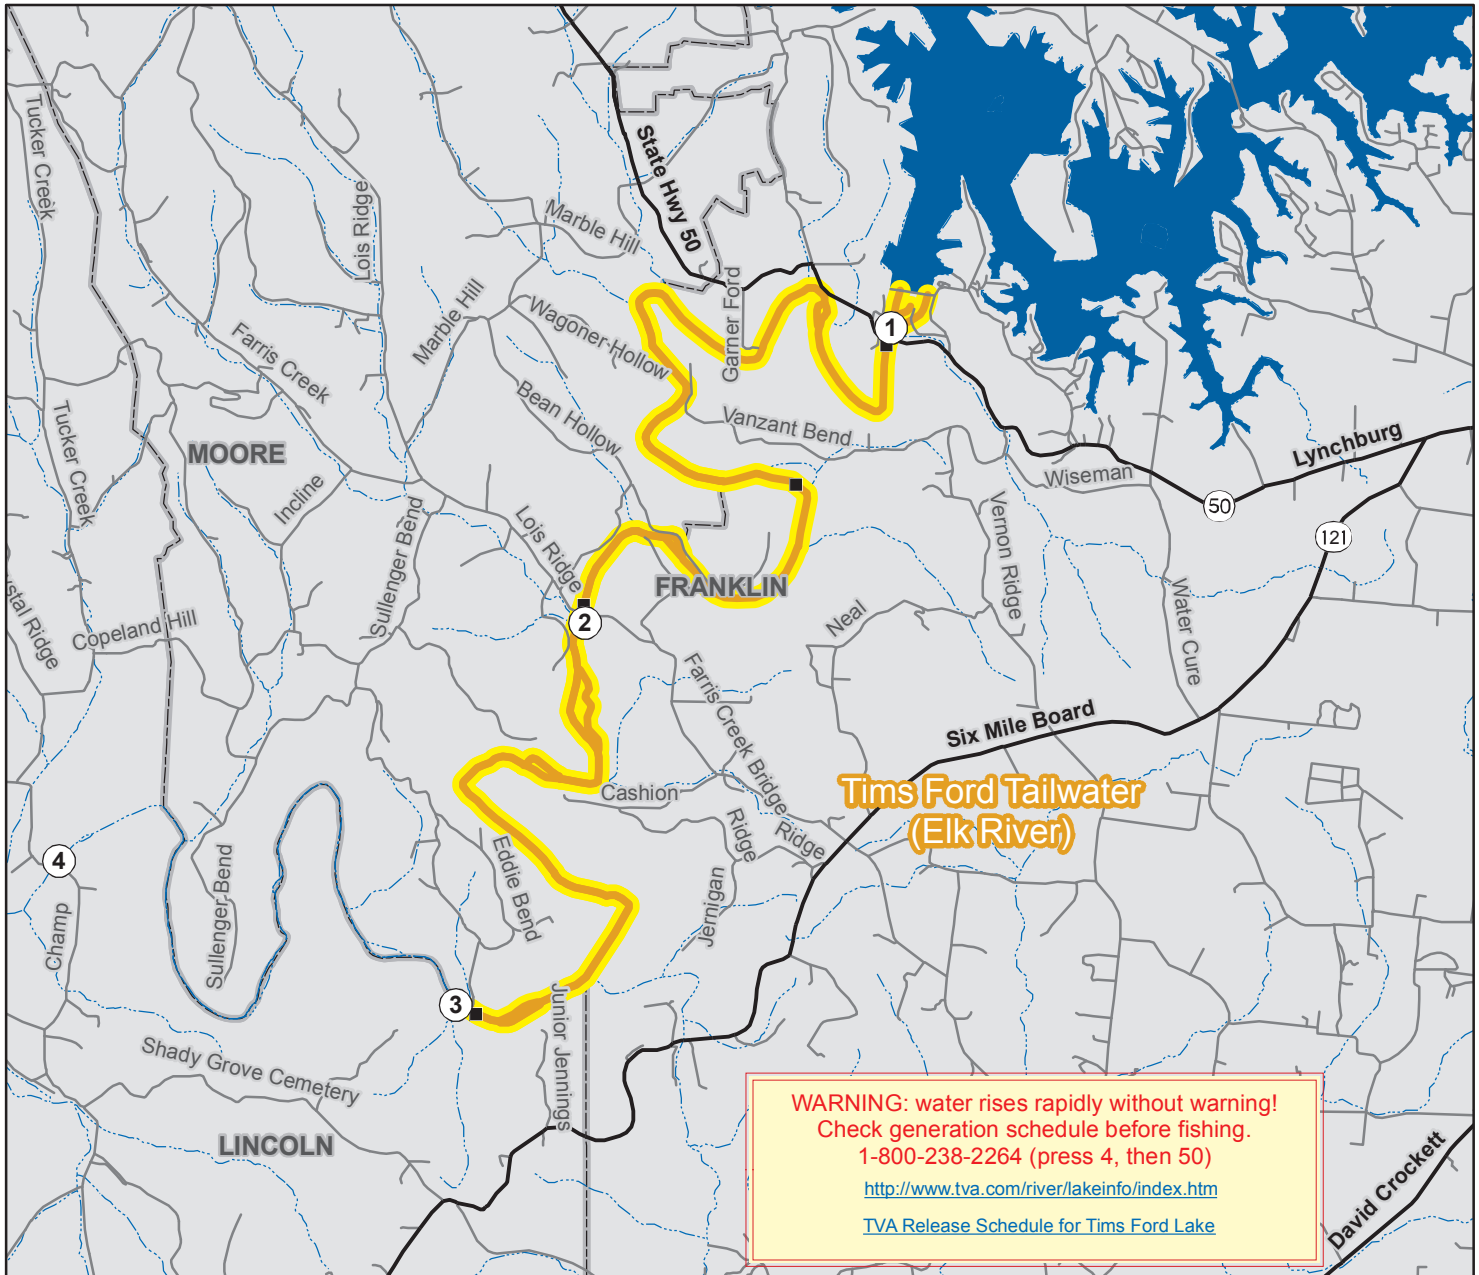

Stocked Trout Program

Tim's Ford Tailwater (Elk River)

WARNING: water rises rapidly without warning!
 Check generation schedule before fishing.
 1-800-238-2264 (press 4, then 50)
<http://www.tva.com/river/lakeinfo/index.htm>
[TVA Release Schedule for Tims Ford Lake](#)

- Trout Stream or Lake
- Trout Reservoir
- Trout Tailwater
- Winter Trout Stream or Lake
- Access Points (description on following page)
- Stocking Site