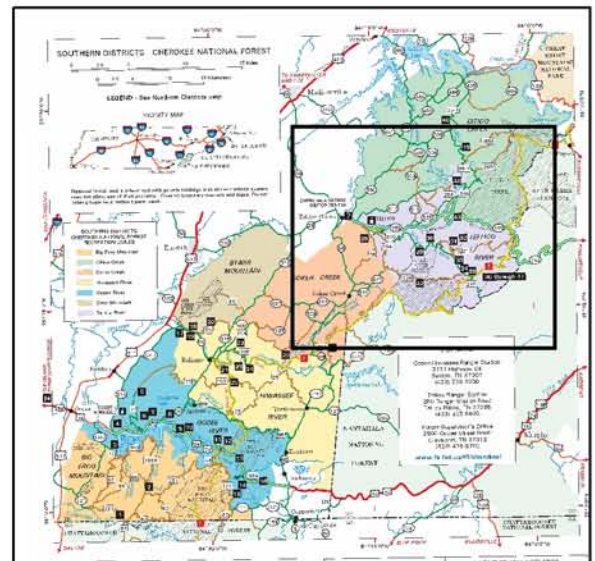

Tellico River Recreation Zone

29	Bald River Falls	
30	Tellico River Corridor	
31	McNabb Creek	Reservations required
32	North River	
33	Sourwood	
34	Spivey Cove	
35	Pheasant Field & Fish Hatchery	
36	Birch Branch	
37	Davis Branch	
38	Holder Cove	
39	Big Oak Cove	
40	Rough Ridge	
41	State Line	
42	Holly Flats	
43	Cherochala Skyway	
44	Indian Boundary	

Vicinity Map for Recreation Zones
Southern Districts, Cherokee National Forest