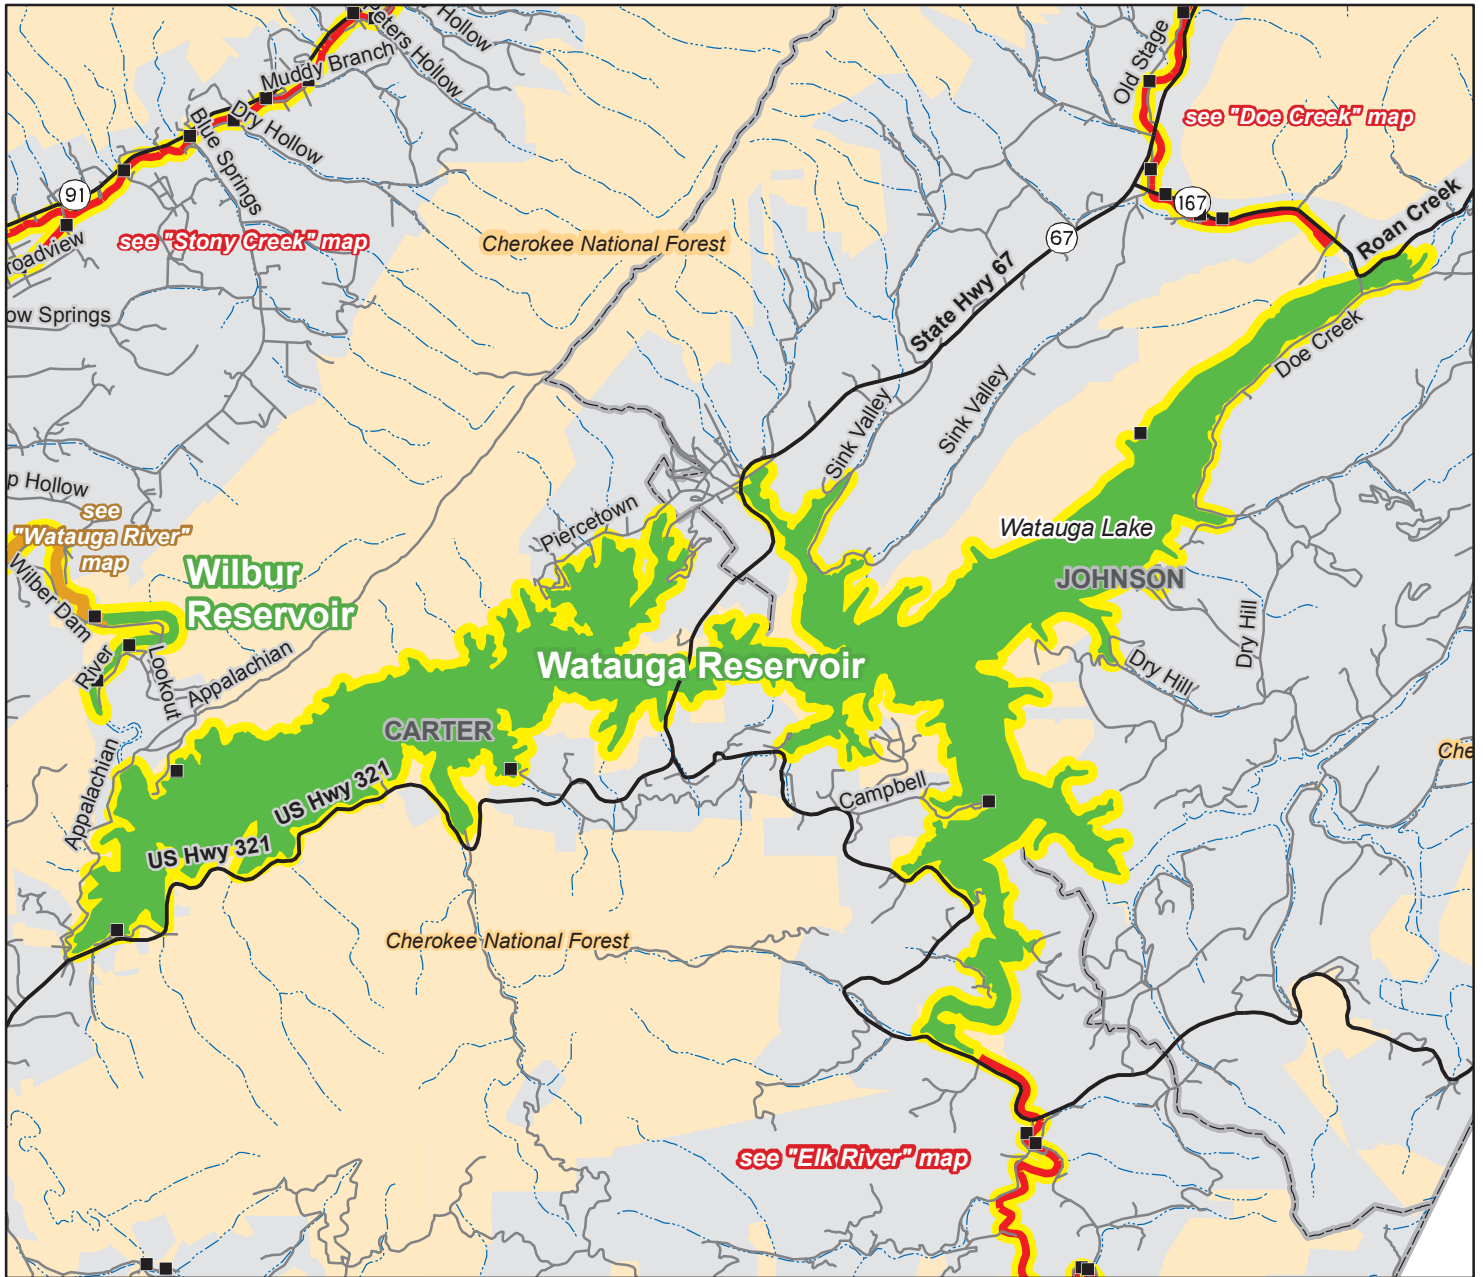

Stocked Trout Program

Watauga Reservoir & Wilbur Reservoir

- Trout Stream or Lake
- Trout Reservoir
- Trout Tailwater
- Winter Trout Stream or Lake
- Stocking Site